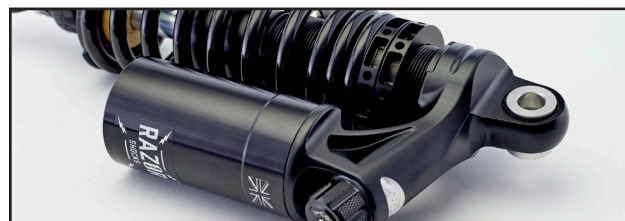

store.ktechsuspension.com