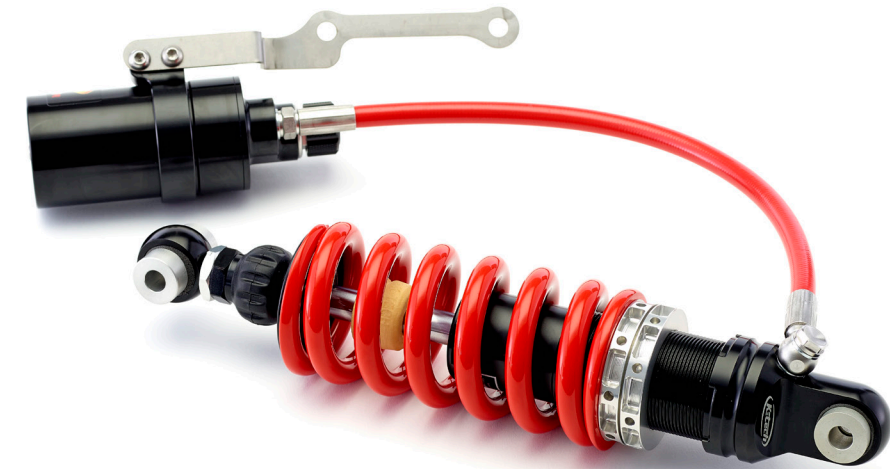

RAZOR^{RR}

SHOCK ABSORBER

The K-tech Razor-RR shock absorber is designed for track day/race use, featuring all the same features as the Razor-R, the Razor-RR has optimised internal settings to enhance performance for track-orientated use.

- Adjustment 4 way
- Compression 28 Clicks
- Rebound 32 Clicks
- Nitrogen Gas Charge ⁷N
- Pre Load Adjustment
- Length Adjustment 10mm
- Fully CNC Machined

MAKE	YEAR	PART NO	LENGTH	SPRING
HONDA				
CBR500R PC44	2013-2016	264S-016-130-010	307 -4/+6	120N
CBR500R PC57	2017-2019	264S-016-130-010	307 -4/+6	120N
YAMAHA				
FZ-07	2013-2019	264S-013-270-007	310 -6/+4	120N
MT-03	2016-2019	264S-015-270-005	276 -5/+5	160N
MT-07	2013-2019	264S-013-270-007	310 -6/+4	120N
TRACER 700 (FJ-07)	2016-2019	264S-013-270-007	310 -6/+4	120N
XSR700	2016-2019	264S-013-270-007	310 -6/+4	120N
YZF-R3	2015-2018	264S-015-270-005	276 -5/+5	160N
YZF-R320	2015-2019	264S-015-270-005	276 -5/+5	160N