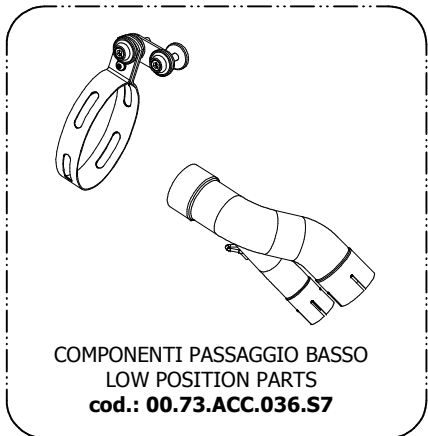

MODEL BMW S 1000 XR

YEAR 2015 ->

LINE SLIP ON

MUFFLER SUONO

SCHEMATIC

**PARTI OPZIONALI
OPTIONAL PARTS**

ELENCO PARTI / PARTS LIST

#	QTÀ / QTY	DESCRIZIONE / DESCRIPTION	CODICE / CODE
1	1	DB killer / DB killer	50.DK.075.0
2	1	Vite M5x10 / Screw M5 x 10	50.73.858.1
3	1	Tappo in gomma / Rubber stopper	50.73.266.1
4	1	Silenziatore / Muffler	SUONO 320
5	2	Tassello grande / Rubber big block	50.73.203.1
6	1	Staffa in carbonio / Carbon fiber bracket	50.SS.180.1
7	1	Vite M8x30 / Screw M8x30	50.73.219.1
8	1	Rondella in alluminio nera / Black aluminium washer	50.73.221.1
9	1	Rondella in gomma / Rubber washer	50.73.227.1
10	1	Dado M8 flangiato / Flanged nut M8	50.73.393.1
11	1	Staffa / Bracket	50.SS.919.0
12	1	Tubo di raccordo / Link pipe	9773B027SE
13	1	Fascetta Ø 36/39 mm / Pipe clamp Ø 36/39 mm	50.FA.002.1
14	1	Fascetta Ø 48/51 mm / Pipe clamp Ø 48/51 mm	50.FA.007.1
15	1	Tubo in gomma per molla / Rubber pipe for spring	50.73.210.1
16	1	Molla corta / Short Spring	50.73.123.1
17	2	Fascetta / Pipe clamp	50.73.795.1
18	1	Copertura in alluminio / Aluminium cover	50.CR.012.0
19	2	Rondella M5 / Washer M5	50.73.351.1
20	2	Vite M5 x 8 / Screw M5 x 8	50.73.233.1

APPLICAZIONI / APPLICATIONS

CODICE / CODE	SILENZIATORE / MUFFLER	TUBO / PIPE	FASCETTA / CLAMP
B.027.L7	INOX (COPPE CARBONIO) / ST. STEEL (CARBON CAPS)	INOX / ST. STEEL	CARBONIO / CARBON FIBER
B.027.L9	STEEL BLACK		