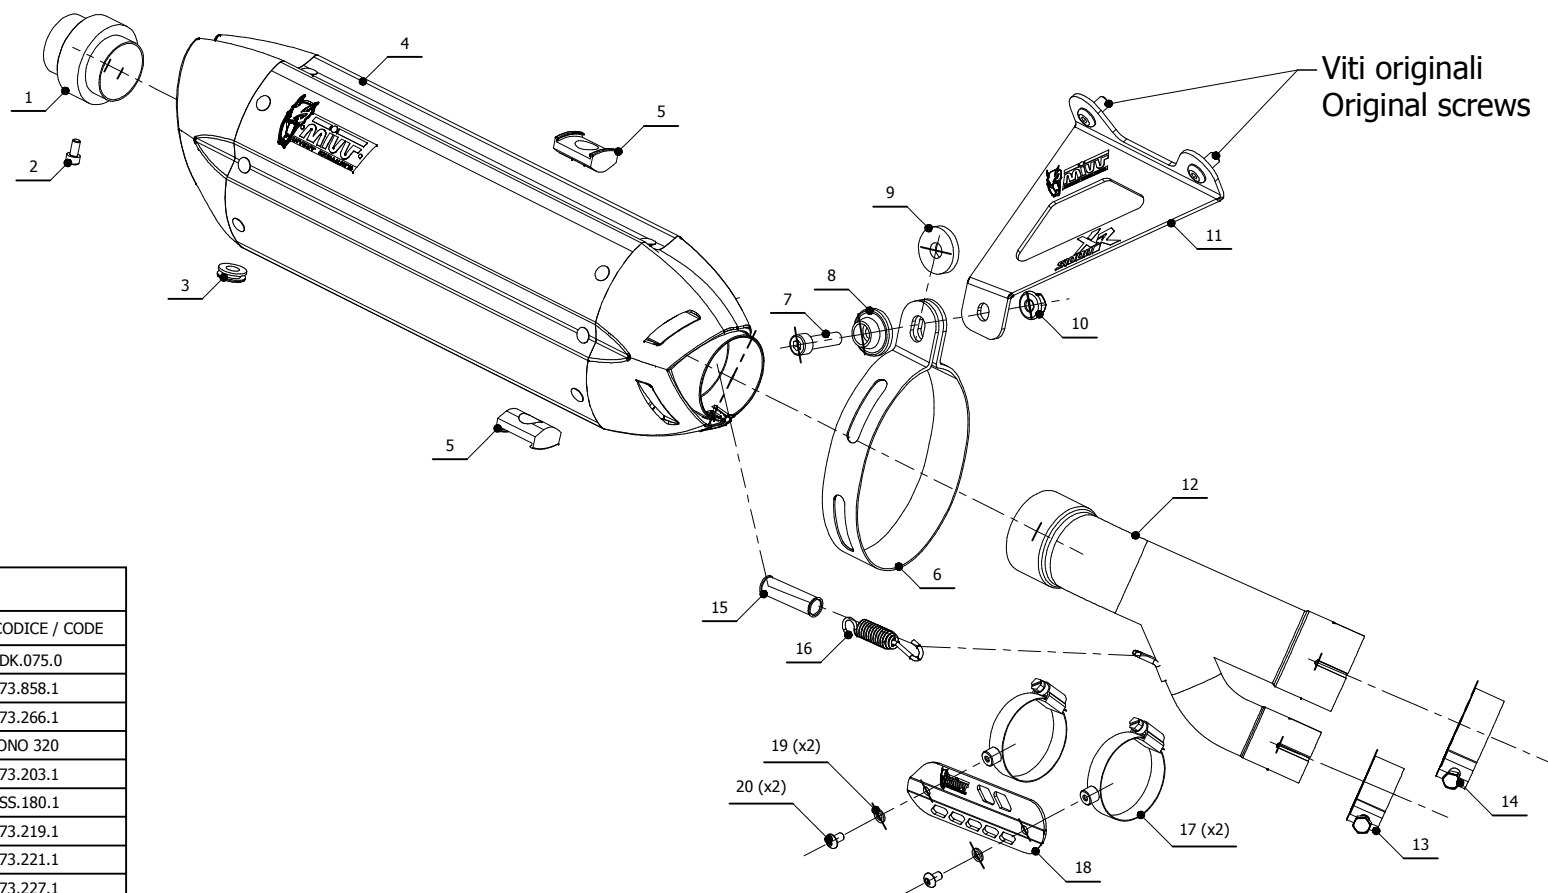

MODEL BMW S 1000 XR

YEAR 2015 ->

LINE SLIP ON

MUFFLER SUONO

SCHEMATIC

**PARTI OPZIONALI
OPTIONAL PARTS**

ELENCO PARTI / PARTS LIST

#	QTÀ / QTY	DESCRIZIONE / DESCRIPTION	CODICE / CODE
1	1	DB killer / DB killer	50.DK.075.0
2	1	Vite M5x10 / Screw M5 x 10	50.73.858.1
3	1	Tappo in gomma / Rubber stopper	50.73.266.1
4	1	Silenziatore / Muffler	SUONO 320
5	2	Tassello grande / Rubber big block	50.73.203.1
6	1	Staffa in carbonio / Carbon fiber bracket	50.SS.180.1
7	1	Vite M8x30 / Screw M8x30	50.73.219.1
8	1	Rondella in alluminio nera / Black aluminium washer	50.73.221.1
9	1	Rondella in gomma / Rubber washer	50.73.227.1
10	1	Dado M8 flangiato / Flanged nut M8	50.73.393.1
11	1	Staffa / Bracket	50.SS.919.0
12	1	Tubo di raccordo / Link pipe	9773B027SE
13	1	Fascetta Ø 36/39 mm / Pipe clamp Ø 36/39 mm	50.FA.002.1
14	1	Fascetta Ø 48/51 mm / Pipe clamp Ø 48/51 mm	50.FA.007.1
15	1	Tubo in gomma per molla / Rubber pipe for spring	50.73.210.1
16	1	Molla corta / Short Spring	50.73.123.1
17	2	Fascetta / Pipe clamp	50.73.795.1
18	1	Copertura in alluminio / Aluminium cover	50.CR.012.0
19	2	Rondella M5 / Washer M5	50.73.351.1
20	2	Vite M5 x 8 / Screw M5 x 8	50.73.233.1

APPLICAZIONI / APPLICATIONS

CODICE / CODE	SILENZIATORE / MUFFLER	TUBO / PIPE	FASCETTA / CLAMP
B.027.L7	INOX (COPPE CARBONIO) / ST. STEEL (CARBON CAPS)	INOX / ST. STEEL	CARBONIO / CARBON FIBER
B.027.L9	STEEL BLACK		